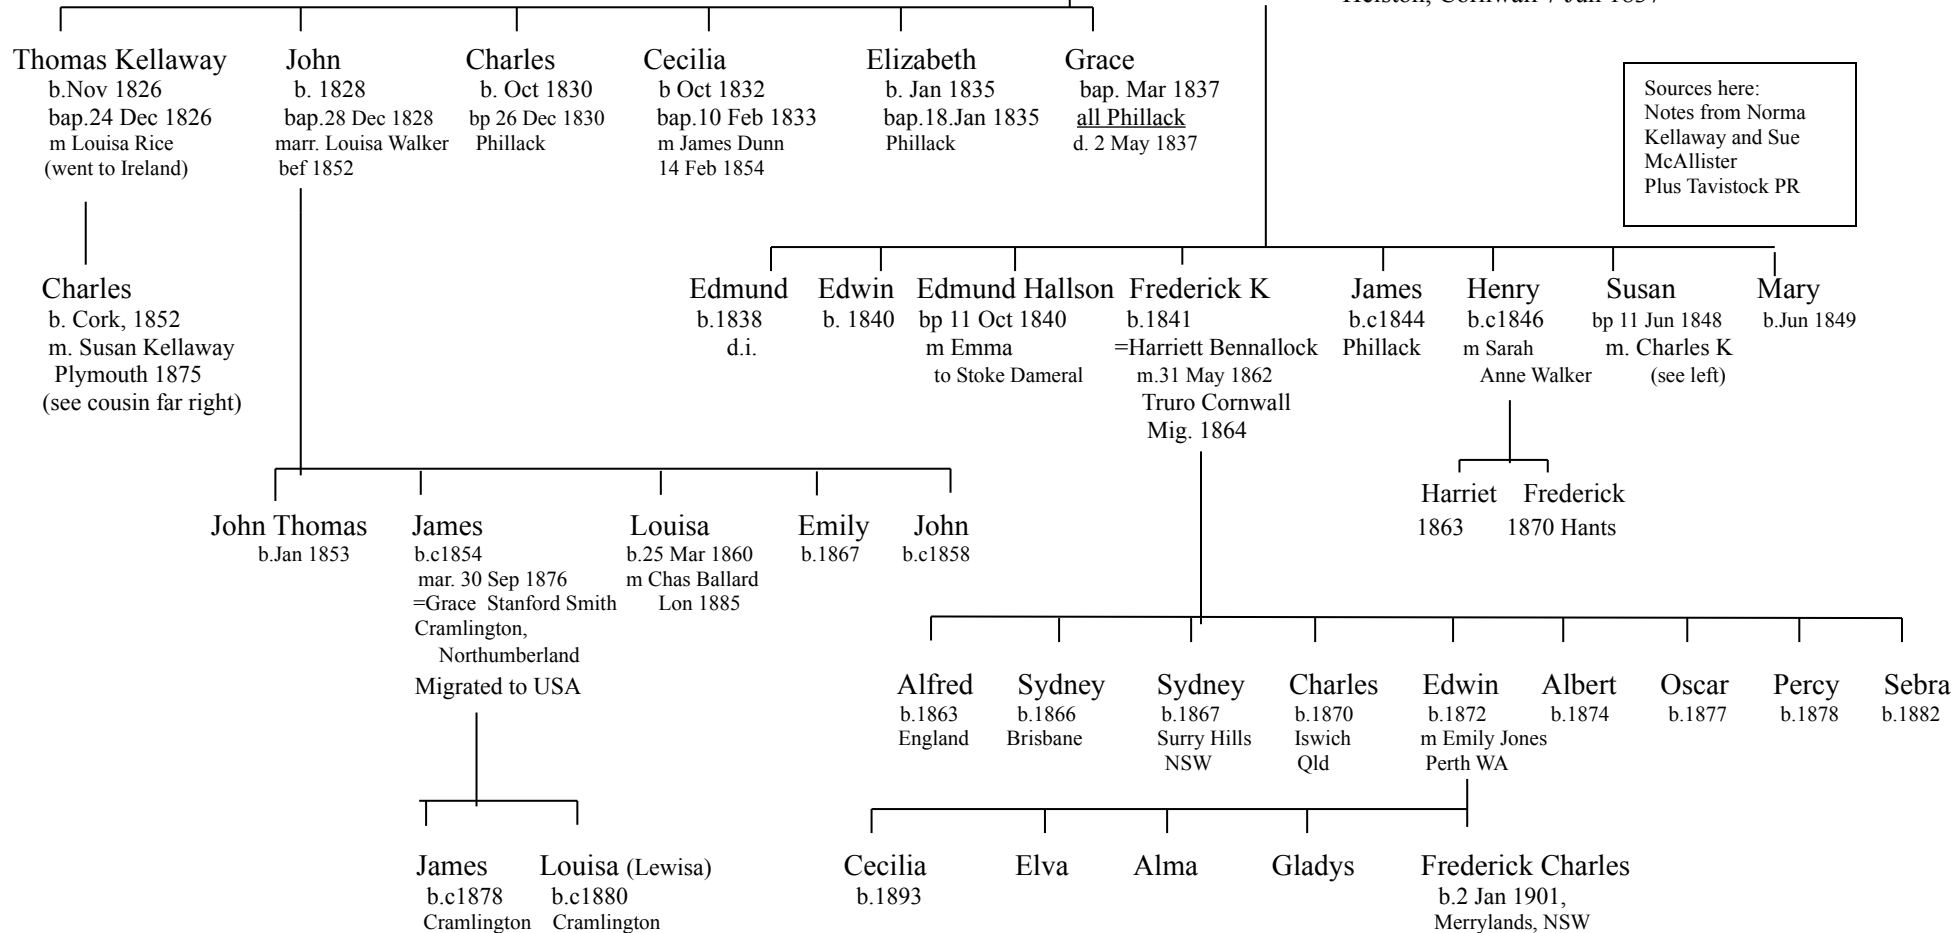

Edward KELWAY = Cecilia Hallson
m.. Broadwinsor 4 Feb 1796

Charles Kelway
died Dec 1875

= (1) Grace Chinn
married June 1826
Phillack, Cornwall

= (2) Margaret ("Peggy") Richards
Helston, Cornwall 7 Jun 1837

Sources here:
Notes from Norma
Kellaway and Sue
McAllister
Plus Tavistock PR